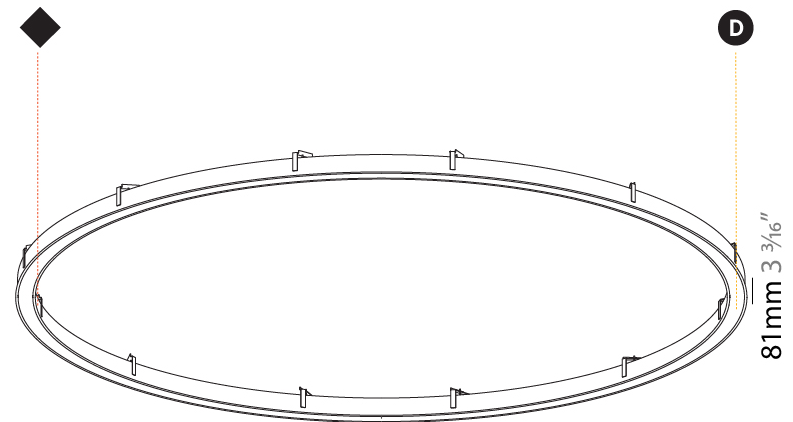

GENERAL

Series: Glorious
Subseries: Glorious Slim
Brand: Prolicht
Division: Architectural
Mounting Type: Recessed
Mounting Location: Ceiling
Subcategory: Ambient

PHYSICAL

Shape: Round
Diameter (mm): 5216
Diameter (in): 205 ³/₈
Height (mm): 81
Height (in): 3 ³/₁₆
Min. Recessing Depth (mm): 120
Min. Recessing Depth (in): 4 ³/₄
Light Distribution: Direct
Weight (kg): 47.924
Weight (lbs): 106.00
Diffuser: PMMA - Opal or Micro-Prism
Fixture Finish: SSR / BKV / CWI / CRY / HAB / LAG / UFT / ITA / RUA / RUR / MIC / FTG / MYG / TWT / LOD / PUS / FRO / FUP / KIA / POP / BLS / SPG / MEY / GOH / GUM / CHC / COM / ABZ / JAG / OBR / MOS / ROR
Fixture Material: Aluminum
Cut-out Measurements: 5207mm / 205" x 5063mm / 199 5/16"

ELECTRICAL

Lamp Type: LED (Zhaga Standard)
Input Wattage (W): 392
Total Output Wattage (W): 336
Dimming: Tri-Mode (Non-Dimming and Phase Dimming (120Vac only) and 0-10V Dimming)
Driver Included: Yes
Driver Location: Integrated
Driver Type: Constant Current - Universal
Driver Class: Class 2
Input Voltage (V): 120 - 277
Constant Current (MA): 350

LED

Color Temperature (°K): 3000 / 3500 / 4000
Max. Delivered Lumen (lm): 47520 / 48510 / 49500
CRI: >80 CRI
Efficiency (%): 0.884
Lamp Life (hrs): 50000

OPTICAL

RATINGS AND CERTIFICATIONS

Certified By: Certified for North American Standards
IP rating: IP20

Ø 5054mm 199"

Ø 5216mm 205 ³/₈"

5207mm x 5063mm
205" x 199 ⁵/₁₆"

120mm
4 ³/₄"

10 - 30mm
³/₈" - 1 ³/₁₆"