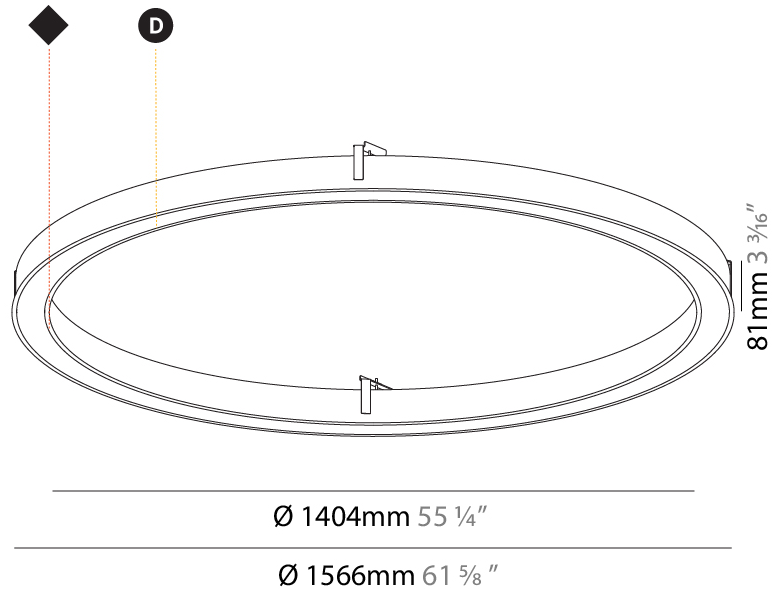

#### PHYSICAL

Shape: Round
Diameter (mm): 816
Diameter (in): 32 1/8
Height (mm): 81
Height (in): 3 3/16
Min. Recessing Depth (mm): 120
Min. Recessing Depth (in): 4 3/4
Light Distribution: Direct
Weight (kg): 6.755
Weight (lbs): 14.89
Diffuser: <a href="#">PMMA - Opal or Micro-Prism</a>
Fixture Finish: <a href="#">SSR / BKV / CWI / CRY / HAB / LAG / UFT / ITA / RUA / RUR / MIC / FTG / MYG / TWT / LOD / PUS / FRO / FUP / KIA / POP / BLS / SPG / MEY / GOH / GUM / CHC / COM / ABZ / JAG / OBR / MOS / ROR</a>
Fixture Material: Aluminum
Cut-out Measurements: 807mm / 31 3/4" x 663mm / 26 1/8"

#### PHYSICAL

Shape: Round
Diameter (mm): 1566
Diameter (in): 61 <sup>5</sup> / <sub>8</sub>
Height (mm): 81
Height (in): 3 <sup>3</sup> / <sub>16</sub>
Min. Recessing Depth (mm): 120
Min. Recessing Depth (in): 4 <sup>3</sup> / <sub>4</sub>
Light Distribution: Direct
Weight (kg): 14.042
Weight (lbs): 30.96
Diffuser: PMMA - Opal or Micro-Prism
Fixture Finish: SSR / BKV / CWI / CRY / HAB / LAG / UFT / ITA / RUA / RUR / MIC / FTG / MYG / TWT / LOD / PUS / FRO / FUP / KIA / POP / BLS / SPG / MEY / GOH / GUM / CHC / COM / ABZ / JAG / OBR / MOS / ROR
Fixture Material: Aluminum

#### RATINGS AND CERTIFICATIONS

Certified By: Certified for North American Standards
IP rating: IP20

1557mm x 1413mm  
61 <sup>5</sup>/<sub>16</sub>" x 55 <sup>5</sup>/<sub>16</sub>"

120mm  
4 <sup>3</sup>/<sub>4</sub>"

#### PHYSICAL

Shape: Round  
 Diameter (mm): 3016  
 Diameter (in): 118 3/4  
 Height (mm): 81  
 Height (in): 3 3/16  
 Min. Recessing Depth (mm): 120  
 Min. Recessing Depth (in): 4 3/4  
 Light Distribution: Direct  
 Weight (kg): 27.132  
 Weight (lbs): 59.69  
 Diffuser: PMMA - Opal or Micro-Prism  
 Fixture Finish: SSR / BKV / CWI / CRY / HAB / LAG / UFT / ITA / RUA / RUR / MIC / FTG / MYG / TWT / LOD / PUS / FRO / FUP / KIA / POP / BLS / SPG / MEY / GOH / GUM / CHC / COM / ABZ / JAG / OBR / MOS / ROR  
 Fixture Material: Aluminum  
 Cut-out Measurements: 3007mm / 118 3/8" x 2863mm / 112 11/16"