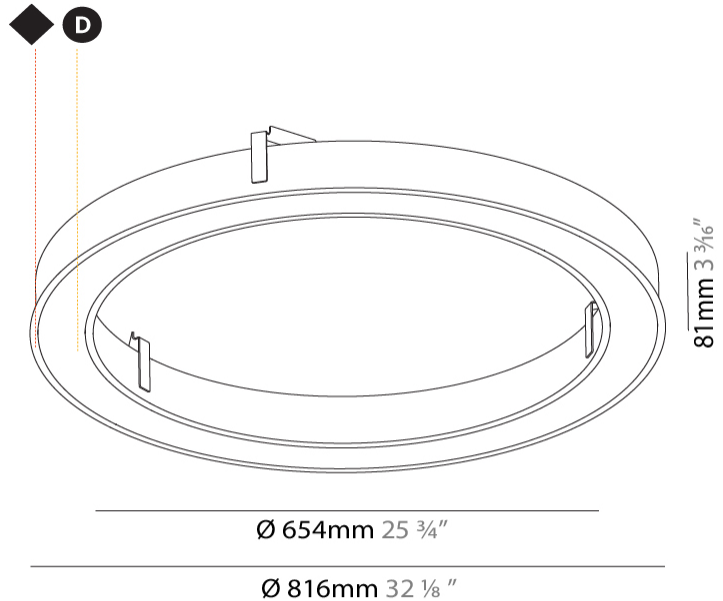

#### PHYSICAL

Shape: Round
Diameter (mm): 816
Diameter (in): 32 1/8
Height (mm): 81
Height (in): 3 3/16
Min. Recessing Depth (mm): 120
Min. Recessing Depth (in): 4 3/4
Light Distribution: Direct
Weight (kg): 6.755
Weight (lbs): 14.89
Diffuser: <a href="#">PMMA - Opal or Micro-Prism</a>
Fixture Finish: <a href="#">SSR / BKV / CWI / CRY / HAB / LAG / UFT / ITA / RUA / RUR / MIC / FTG / MYG / TWT / LOD / PUS / FRO / FUP / KIA / POP / BLS / SPG / MEY / GOH / GUM / CHC / COM / ABZ / JAG / OBR / MOS / ROR</a>
Fixture Material: Aluminum
Cut-out Measurements: 807mm / 31 3/4" x 663mm / 26 1/8"

#### RATINGS AND CERTIFICATIONS

Certified By: Certified for North American Standards
IP rating: IP20

807mm x 663mm  
31 3/4" x 26 1/8"

120mm  
4 3/4"

10 - 30mm  
3/8" - 1 3/16"

PROJECT	_____
TYPE	_____
SPECIFIER	_____
QUANTITY	_____
DATE	_____

#### PHYSICAL

Shape: Round  
 Diameter (mm): 3016  
 Diameter (in): 118 3/4  
 Height (mm): 81  
 Height (in): 3 3/16  
 Min. Recessing Depth (mm): 120  
 Min. Recessing Depth (in): 4 3/4  
 Light Distribution: Direct  
 Weight (kg): 27.132  
 Weight (lbs): 59.69  
 Diffuser: PMMA - Opal or Micro-Prism  
 Fixture Finish: SSR / BKV / CWI / CRY / HAB / LAG / UFT / ITA / RUA / RUR / MIC / FTG / MYG / TWT / LOD / PUS / FRO / FUP / KIA / POP / BLS / SPG / MEY / GOH / GUM / CHC / COM / ABZ / JAG / OBR / MOS / ROR  
 Fixture Material: Aluminum  
 Cut-out Measurements: 3007mm / 118 3/8" x 2863mm / 112 11/16"